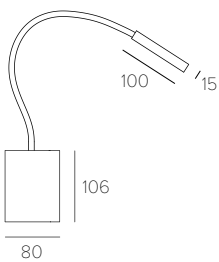

MADE IN ITALY

□ NUO

Reading light
Luce da lettura

5 4 3 1 1 White Bianco
5 4 5 1 1 Black Nero

LED - 4,5W - 350 mA
CRI 90 - 400 lm - 3000K

Hose \varnothing 9mm
Maximum extension: 500 mm
Diametro \varnothing 9 mm
Estensione massima 500 mm

IP20 CE Kg 0.50

Letroh

LED lighting device with a flexible arm covered in anthracite grey fabric. The flexible arm is covered in anthracite grey fabric in the silver versions. The diffuser is designed to avoid glare. Anodized aluminium structure and dissipater. Integrated power supply. Photometric measure LETROH.com