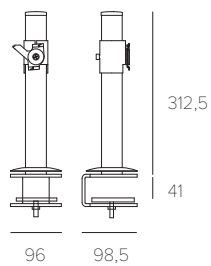

Aluminium support with clamp without holes for installation on a flat surface.  
Support with groove for cable routing.  
Compatible with monitor arms.

Support with clamp

- 19044 Satin silver
- 19544 Black