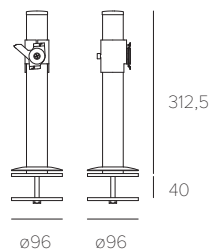

Aluminium support with base for fastening to a flat surface.
Support with groove for cable routing.
Compatible with monitor arms.

Support with base

- 19046 Satin silver
- 19546 Black