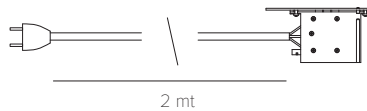

Power supply unit for direct connection to the electrical system.  
 Wiring [3 x 1.5 mm<sup>2</sup>] covered in anthracite grey fabric.  
 Transparent standard German plug.

Plug wiring

19054	White	Right
19058	Black	Right

19056	White	Left
19060	Black	Left