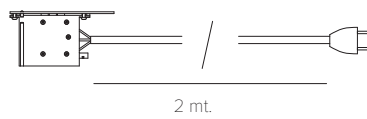

Power supply unit for direct connection to the electrical system.  
 Wiring [3 x 1.5 mm<sup>2</sup>] covered in anthracite grey fabric.  
 Transparent standard German plug.

Plug wiring

19054	White	Right
19058	Black	Right

19056	White	Left
19060	Black	Left