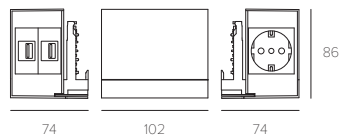

Double socket group 2 poles without earth
Standard for Europe/America 127V 16A
Maximum load per socket [127V] 2000W
Maximum load per group [127V] 2000W

**Standard socket group for Switzerland
low**

- 30040 Satin silver
- 30340 White
- 30540 Black

Double socket group 2 poles + earth
Standard Switzerland 230V 10A
Maximum load per socket 2000W
Maximum load per group 3680W

**Standard socket group for Italy / Germany
high**

- 30010 Satin silver
- 30310 White
- 30510 Black

Double socket 2 poles + earth + earth
Standard for Italy/Germany type P30 250V 16A
Maximum load socket 2000W
Maximum load per group 3840W

**Socket group USB + standard socket for Italy/Germany
high**

- 30080 Satin silver
- 30380 White
- 30580 Black

Double USB charger output 5V/DC 2,4A 12W
Socket group 2 poles + earth + earth
Standard for Italy/Germany type P30 250V 16A
Maximum load per socket 2000W

**Standard socket group for France
high**

- 30030 Satin silver
- 30330 White
- 30530 Black