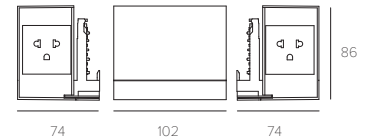

**Standard socket group for Europe/America
high [with earthing]**

- 30090 Satin silver
- 30390 White
- 30590 Black

Double socket group 2 poles + earth
Standard for Europe/America 127V 15A
Maximum load per socket [127V] 1900W
Maximum load per group [127V] 1900W