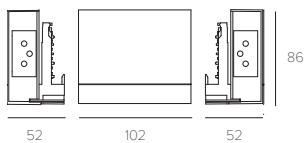

Socket USB charger 5V/DC 1,1 A 5W
Socket 2 poles + T
Standard Italy type P11/P17 250V 10/16A
Maximum load 2000W

**Standard socket group for Europe/America
low [without earthing]**

- 30070 Satin silver
- 30370 White
- 30570 Black

Double socket group 2 poles without earth
Standard for Europe/America 127V 16A
Maximum load per socket [127V] 2000W
Maximum load per group [127V] 2000W

**Standard socket group for Switzerland
low**

- 30040 Satin silver
- 30340 White
- 30540 Black

Double socket 2 poles + earth + earth
Standard for Italy/Germany type P30 250V 16A
Maximum load socket 2000W
Maximum load per group 3840W

**Socket group USB + standard socket for Italy/Germany
high**

- 30080 Satin silver
- 30380 White
- 30580 Black

Double USB charger output 5V/DC 2,4A 12W
Socket group 2 poles + earth + earth
Standard for Italy/Germany type P30 250V 16A
Maximum load per socket 2000W

**Standard socket group for France
high**

- 30030 Satin silver
- 30330 White
- 30530 Black