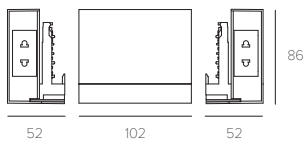

**Socket group USB 2 sides
low**

- 30084 Satin silver
- 30384 White
- 30584 Black

Double charger USB
Double exit 5V/DC
1,1 A 5W
Maximum load 10W

**Socket group USB + standard socket for Italy
low**

- 30085 Satin silver
- 30385 White
- 30585 Black

Socket USB charger 5V/DC 1,1 A 5W
Socket 2 poles + T
Standard Italy type P11/P17 250V 10/16A
Maximum load 2000W

**Standard socket group for Europe/America
low [without earthing]**

- 30070 Satin silver
- 30370 White
- 30570 Black

Double socket 2 poles + earth + earth
Standard for Italy/Germany type P30 250V 16A
Maximum load socket 2000W
Maximum load per group 3840W

**Socket group USB + standard socket for Italy/Germany
high**

- 30080 Satin silver
- 30380 White
- 30580 Black

Double USB charger output 5V/DC 2,4A 12W
Socket group 2 poles + earth + earth
Standard for Italy/Germany type P30 250V 16A
Maximum load per socket 2000W

**Standard socket group for France
high**

- 30030 Satin silver
- 30330 White
- 30530 Black