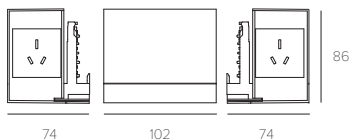

**Standard socket group for China
high**

- 30024 Satin silver
- 30324 White
- 30524 Black

Double socket group 2 poles + central earth
Standard China 250V 16A
Maximum load per socket 2000W
Maximum load per group 3840W