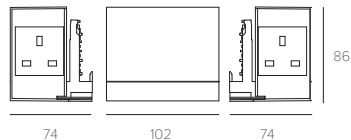

**Standard socket group for Great Britain
high**

- 30020 Satin silver
- 30320 White
- 30520 Black

Double socket group 2 poles + earth
Standard for Great Britain 250V 13A
Maximum load per socket 2000W
Maximum load per group 3840W