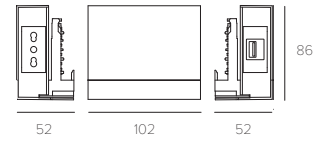

**Standard socket group for Italy
low**

- 30060 Satin silver
- 30360 White
- 30560 Black

Double socket group 2 poles + earth
Standard for Italy type P11/P17 250V 10/16A
Maximum load per socket 2000W
Maximum load per group 3840W

**Socket group USB 2 sides
low**

- 30084 Satin silver
- 30384 White
- 30584 Black

Double charger USB
Double exit 5V/DC
1,1 A 5W
Maximum load 10W

**Socket group USB + standard socket for Italy
low**

- 30085 Satin silver
- 30385 White
- 30585 Black

Double socket 2 poles + earth + earth
Standard for Italy/Germany type P30 250V 16A
Maximum load socket 2000W
Maximum load per group 3840W

**Socket group USB + standard socket for Italy/Germany
high**

- 30080 Satin silver
- 30380 White
- 30580 Black

Double USB charger output 5V/DC 2,4A 12W
Socket group 2 poles + earth + earth
Standard for Italy/Germany type P30 250V 16A
Maximum load per socket 2000W

**Standard socket group for France
high**

- 30030 Satin silver
- 30330 White
- 30530 Black