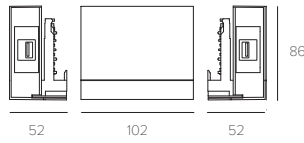

**Standard socket group for Italy
low**

- 30060 Satin silver
- 30360 White
- 30560 Black

Double socket group 2 poles + earth
Standard for Italy type P11/P17 250V 10/16A
Maximum load per socket 2000W
Maximum load per group 3840W

**Socket group USB 2 sides
low**

- 30084 Satin silver
- 30384 White
- 30584 Black

Double charger USB
Double exit 5V/DC
1,1 A 5W
Maximum load 10W

**Socket group USB + standard socket for Italy
low**

- 30085 Satin silver
- 30385 White
- 30585 Black

Double socket 2 poles + earth + earth
Standard for Italy/Germany type P30 250V 16A
Maximum load socket 2000W
Maximum load per group 3840W

**Socket group USB + standard socket for Italy/Germany
high**

- 30080 Satin silver
- 30380 White
- 30580 Black

Double USB charger output 5V/DC 2,4A 12W
Socket group 2 poles + earth + earth
Standard for Italy/Germany type P30 250V 16A
Maximum load per socket 2000W

**Standard socket group for France
high**

- 30030 Satin silver
- 30330 White
- 30530 Black