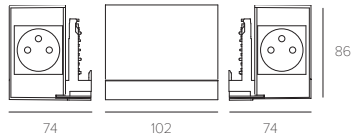

Double socket group 2 poles + earth
Standard Switzerland 230V 10A
Maximum load per socket 2000W
Maximum load per group 3680W

**Standard socket group for Italy / Germany
high**

- 30010 Satin silver
- 30310 White
- 30510 Black

Double socket 2 poles + earth + earth
Standard for Italy/Germany type P30 250V 16A
Maximum load socket 2000W
Maximum load per group 3840W

**Socket group USB + standard socket for Italy/Germany
high**

- 30080 Satin silver
- 30380 White
- 30580 Black

Double USB charger output 5V/DC 2,4A 12W
Socket group 2 poles + earth + earth
Standard for Italy/Germany type P30 250V 16A
Maximum load per socket 2000W

**Standard socket group for France
high**

- 30030 Satin silver
- 30330 White
- 30530 Black