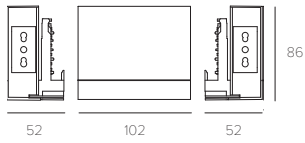

**Standard socket group for Italy
low**

- 30060 Satin silver
- 30360 White
- 30560 Black

Double socket group 2 poles + earth
Standard for Italy type P11/P17 250V 10/16A
Maximum load per socket 2000W
Maximum load per group 3840W

**Socket group USB 2 sides
low**

- 30084 Satin silver
- 30384 White
- 30584 Black

Double charger USB
Double exit 5V/DC
1,1 A 5W
Maximum load 10W

**Socket group USB + standard socket for Italy
low**

- 30085 Satin silver
- 30385 White
- 30585 Black

Double socket 2 poles + earth + earth
Standard for Italy/Germany type P30 250V 16A
Maximum load socket 2000W
Maximum load per group 3840W

**Socket group USB + standard socket for Italy/Germany
high**

- 30080 Satin silver
- 30380 White
- 30580 Black

Double USB charger output 5V/DC 2,4A 12W
Socket group 2 poles + earth + earth
Standard for Italy/Germany type P30 250V 16A
Maximum load per socket 2000W

**Standard socket group for France
high**

- 30030 Satin silver
- 30330 White
- 30530 Black