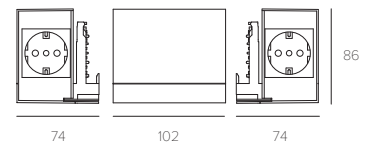

Double socket group 2 poles without earth
Standard for Europe/America 127V 16A
Maximum load per socket [127V] 2000W
Maximum load per group [127V] 2000W

**Standard socket group for Switzerland
low**

- 30040 Satin silver
- 30340 White
- 30540 Black

Double socket group 2 poles + earth
Standard Switzerland 230V 10A
Maximum load per socket 2000W
Maximum load per group 3680W

**Standard socket group for Italy / Germany
high**

- 30010 Satin silver
- 30310 White
- 30510 Black

Double socket 2 poles + earth + earth
Standard for Italy/Germany type P30 250V 16A
Maximum load socket 2000W
Maximum load per group 3840W

**Socket group USB + standard socket for Italy/Germany
high**

- 30080 Satin silver
- 30380 White
- 30580 Black

Double USB charger output 5V/DC 2,4A 12W
Socket group 2 poles + earth + earth
Standard for Italy/Germany type P30 250V 16A
Maximum load per socket 2000W

**Standard socket group for France
high**

- 30030 Satin silver
- 30330 White
- 30530 Black