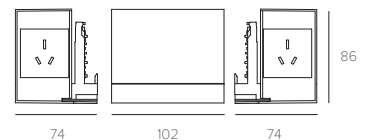

**Standard socket group for Australia
high**

- 30026 Satin silver
- 30326 White
- 30526 Black

Double socket group 2 poles + central earth
Standard Australia 250V 16A
Maximum load per socket 2000W
Maximum load per group 3840W