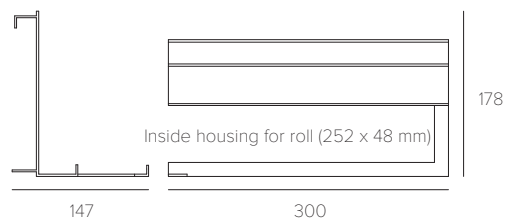

Paper towel roll holder

35020 Satin silver
35320 White
35520 Black