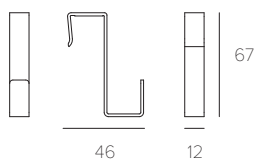

Use is only possible with the track mounted on the wall.
Maximum capacity 300 gr.

Net weight Kg 0.02

Hook

35030 Transparent [5 pieces]

Shelf for objects arranged for the placement of a tablet into two different inclinations.

Use is only possible with the track mounted on the wall.
Maximum capacity 1.5 Kg.

Net weight Kg 0.75

Shelf

35010 Satin silver
35310 White
35510 Black

Silicone filling profile that can be cut to measure.
Use the 19042 seal to prevent inadvertent introduction of NODO BOX, or lights, to the point on the track where you do not want or cannot place them in accordance with the installation provisions.

Net weight Kg 0.40

Dust proof/steam proof seal

19042 Grey
19542 Black

Shelf with opening for housing paper towels [Ø max 16 cm] or dish cloth.

Use is only possible with the track mounted on the wall.

Net weight Kg 0.60