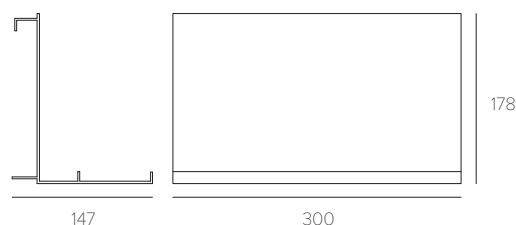

Use is only possible with the track mounted on the wall.
Maximum capacity 300 gr.

Net weight Kg 0.02

Hook

35030 Transparent [5 pieces]

Shelf for objects arranged for the placement of a tablet into two different inclinations.

Use is only possible with the track mounted on the wall.
Maximum capacity 1.5 Kg.

Net weight Kg 0.75

Shelf

35010 Satin silver
35310 White
35510 Black

Silicone filling profile that can be cut to measure.
Use the 19042 seal to prevent inadvertent introduction of NODO BOX, or lights, to the point on the track where you do not want or cannot place them in accordance with the installation provisions.

Net weight Kg 0.40

Dust proof/steam proof seal

19042 Grey
19542 Black

Shelf with opening for housing paper towels [Ø max 16 cm] or dish cloth.

Use is only possible with the track mounted on the wall.

Net weight Kg 0.60