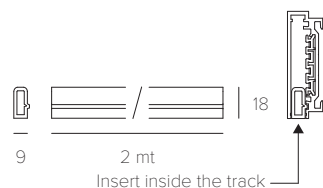

Use is only possible with the track mounted on the wall.
Maximum capacity 300 gr.

Net weight Kg 0.02

Hook

35030 Transparent [5 pieces]

Shelf for objects arranged for the placement of a tablet into two different inclinations.

Use is only possible with the track mounted on the wall.
Maximum capacity 1.5 Kg.

Net weight Kg 0.75

Shelf

35010 Satin silver
35310 White
35510 Black

Silicone filling profile that can be cut to measure.
Use the 19042 seal to prevent inadvertent introduction of NODO BOX, or lights, to the point on the track where you do not want or cannot place them in accordance with the installation provisions.

Net weight Kg 0.40

Dust proof/steam proof seal

19042 Grey
19542 Black

Shelf with opening for housing paper towels [Ø max 16 cm] or dish cloth.

Use is only possible with the track mounted on the wall.

Net weight Kg 0.60