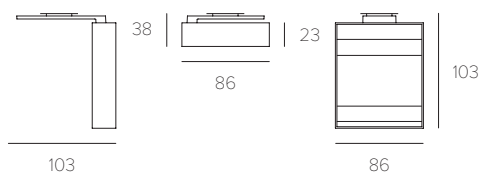

NEUTRA Wallwasher recessed

52061	Satin silver	3000K
52361	White	3000K
52561	Black	3000K
52062	Satin silver	4000K
52362	White	4000K
52562	Black	4000K

To be completed with power supply

25154 700 mA - 10W

10W - 700 mA - CRI 90
[1425 lm - 3000K / 1500 lm - 4000K]

Net weight Kg 0.35

Photometric curves - www.letroh.com