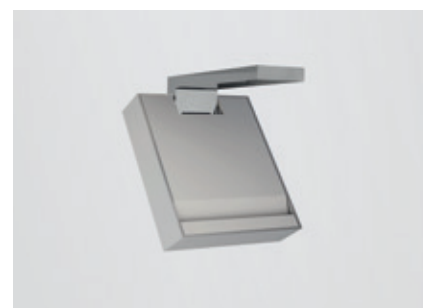

LED spotlights with Wallwasher integrated asymmetrical lens for diffuse lighting of the wall and ceiling. Arm with double joint, 90° inclination on the horizontal plane and 360° rotation around the vertical axis. Anodized aluminium structure and dissipater, arm in chromed aluminium fusion. Protection glass. Integrated power supply for remote connection.

NEUTRA Wallwasher recessed

52061	Satin silver	3000K
52361	White	3000K
52561	Black	3000K
52062	Satin silver	4000K
52362	White	4000K
52562	Black	4000K

To be completed with power supply

25154 700 mA - 10W

10W - 700 mA - CRI 90
[1425 lm - 3000K / 1500 lm - 4000K]