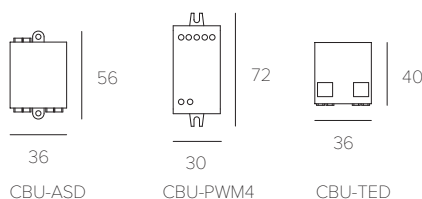

NODO AC DIMMER DALI

- 25168 Black

CASAMBI devices, combined with NODO SWITCH or control systems, allow interfacing of the various elements of the installation via Bluetooth.

CASAMBI devices

- 25162 CASAMBI CBU-ASD
- 25164 CASAMBI CBU-PWM4
- 25166 CASAMBI CBU-TED