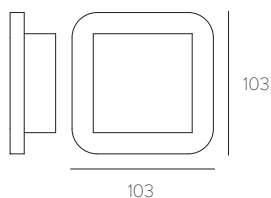

XPRESS

- 25160 Bluetooth remote control