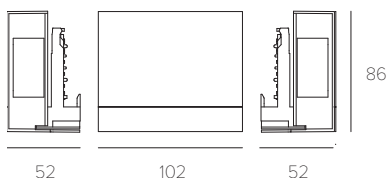

Allows the switching on, switching off and dimming of any CASAMBI compatible device.

NODO SWITCH

- 31020 Satin silver
- 31320 White
- 31520 Black

Battery-fed remote control manages the switching on, switching off and dimming of any CASAMBI compatible device.