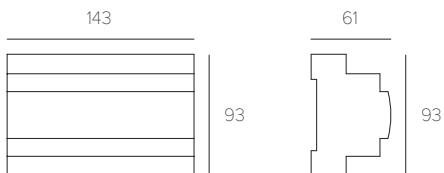

NODO AC DIMMER DALI

- 25168 Black